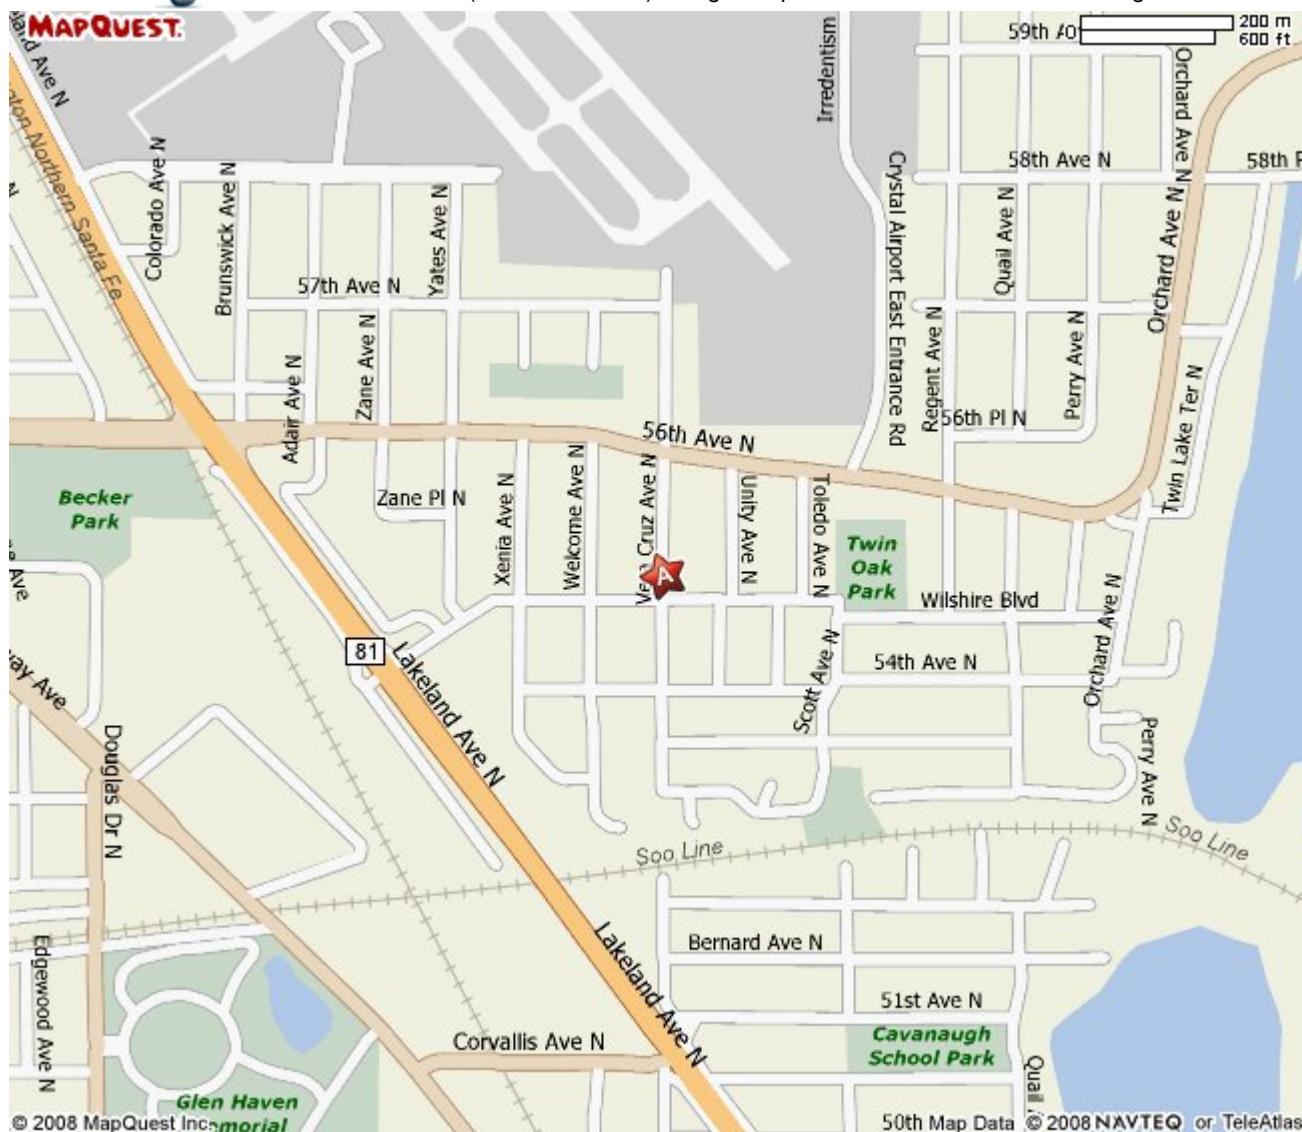

**DISCOVER**  
NETWORK

DISCOVER NOW SHARES ACCEPTANCE WITH UnionPay

Get Travel Tips & Apply

**A: 5519 Vera Cruz Ave N, Crystal, MN 55429-3124**

Call **1-800-FREE411** (1-800-373-3411) and get MapQuest Directions via text message.